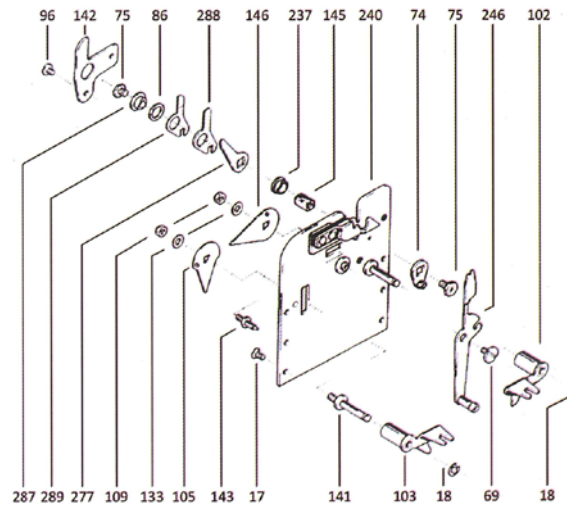

Düğümleyici 490L Yedek Parça