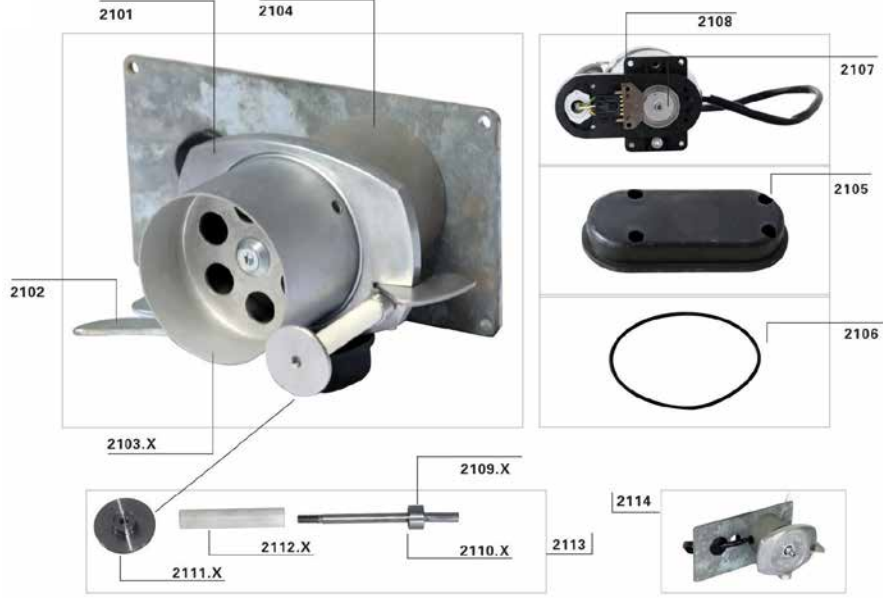

SSM Yedek Parça

ASH | 3314

Pretension Device

2001	Holder
2002	Pig Tail
2003	Slider
2004	Ceramic Guide
2005	Ceramic Eyelet
2006	Pertension Device cpl

SSM Yedek Parça

ASH | 3315

Yarn Delivery

2001	Thread Guide
2102	Sheet Plate cpl.
2103.x	Feed Roller
2104	Motor Yarn Delivery 70VDC
2105	Cover
2106	O_Ring
2107	Encoder-Disc
2108	Encoder cpl.
2109.x	Bush
2110.x	Pin
2111.x	Frange
2112.x	Ceramic
2113	Ceramic Holder cpl.
2114	Yarn Delivery Kit