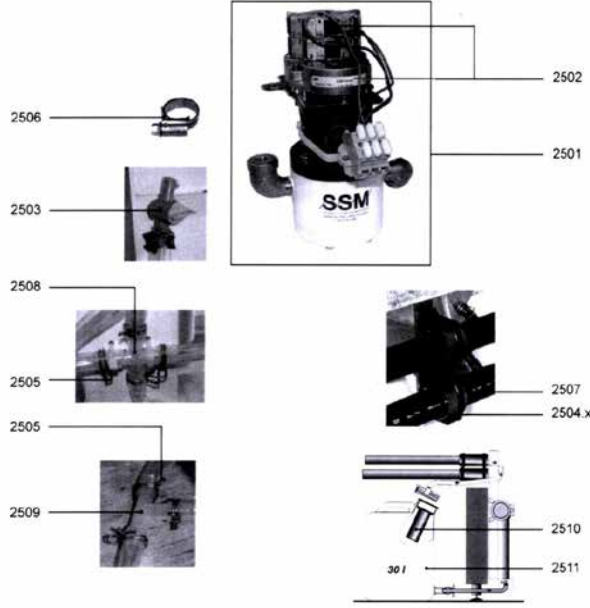

SSM Yedek Parça

ASH | 3319

Moistenning Device

2501	Oil Pump With Motor
2502	Motor Incl. Gear
2503	Hose Tap
2504.1	Oil Tube 1 Field
2504.2	Oil Tube Start Piece
2504.3	Oil Tube End Piece
2504.4	Oil Tube Intermediate Piece
2505	Hose Clip
2506	Hose Clip
2507	Oil Tube Holder
2508	Cross Piece
2509	T-Piece
2510	Oil Filter
2511	Oil Canister cpl.