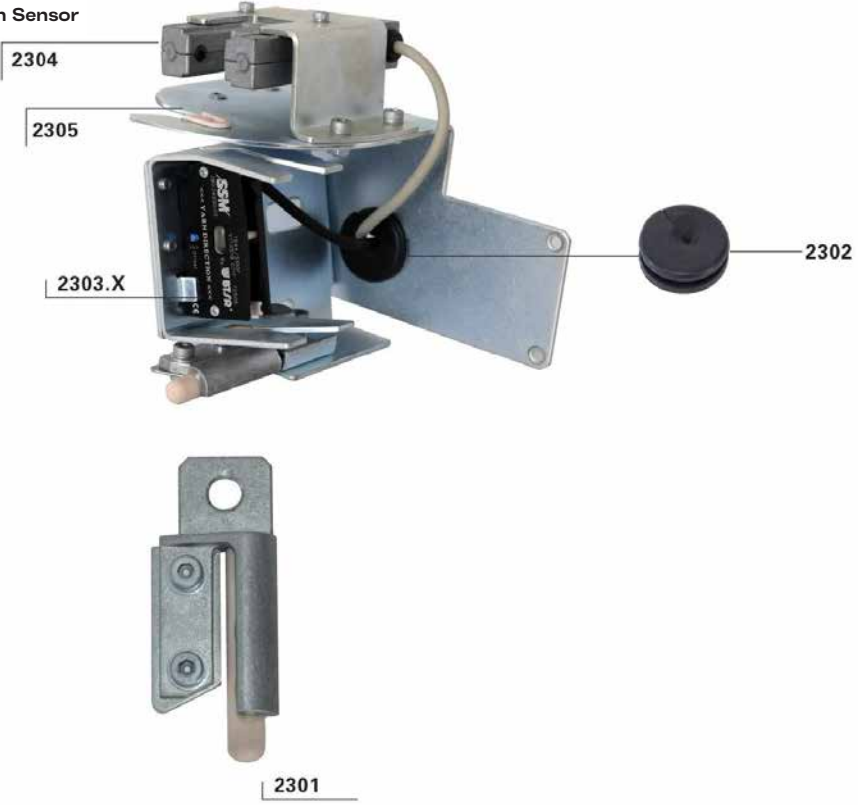

SSM Yedek Parça

ASH | 3317

Traverse Point Yarn Tension Sensor

2301	Slub Catcher opl
2301	Rubber Seal
2303.x	Yarn Tension Sensor
2304	Yarn Sensor
2304	Ceramic Eylet