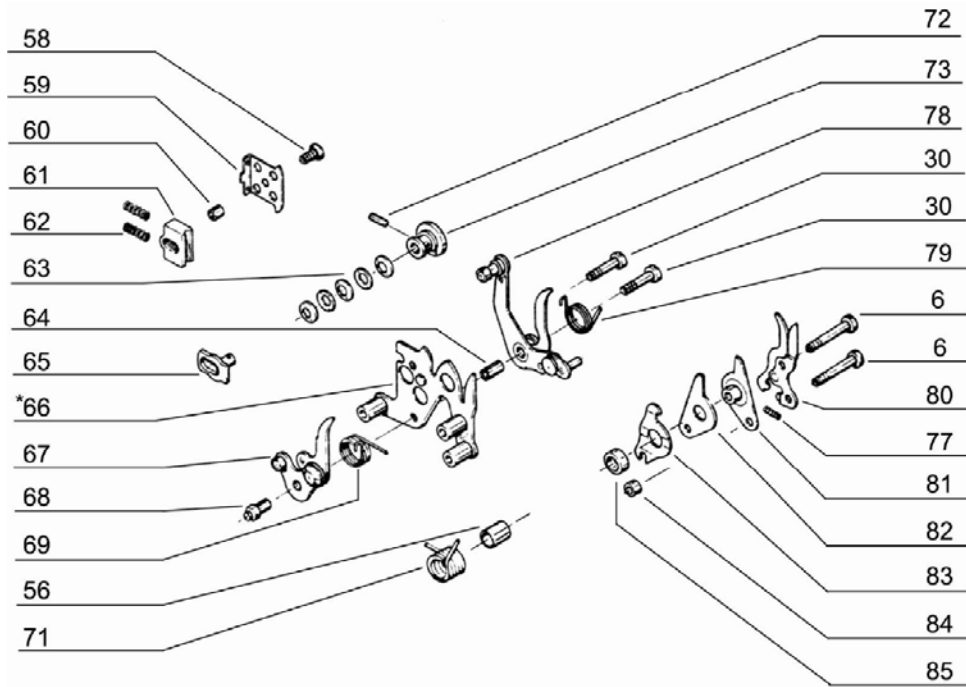

* Refer to (page 9 Supplementary Instruction) for guard plate;

* Special left and right plates assembly are required for 66 and 68 spliced wrap yarn (with core above 70D).

Ashilal Yedek Parça

Diagram of yarn clamp, cutter and yarn leading device