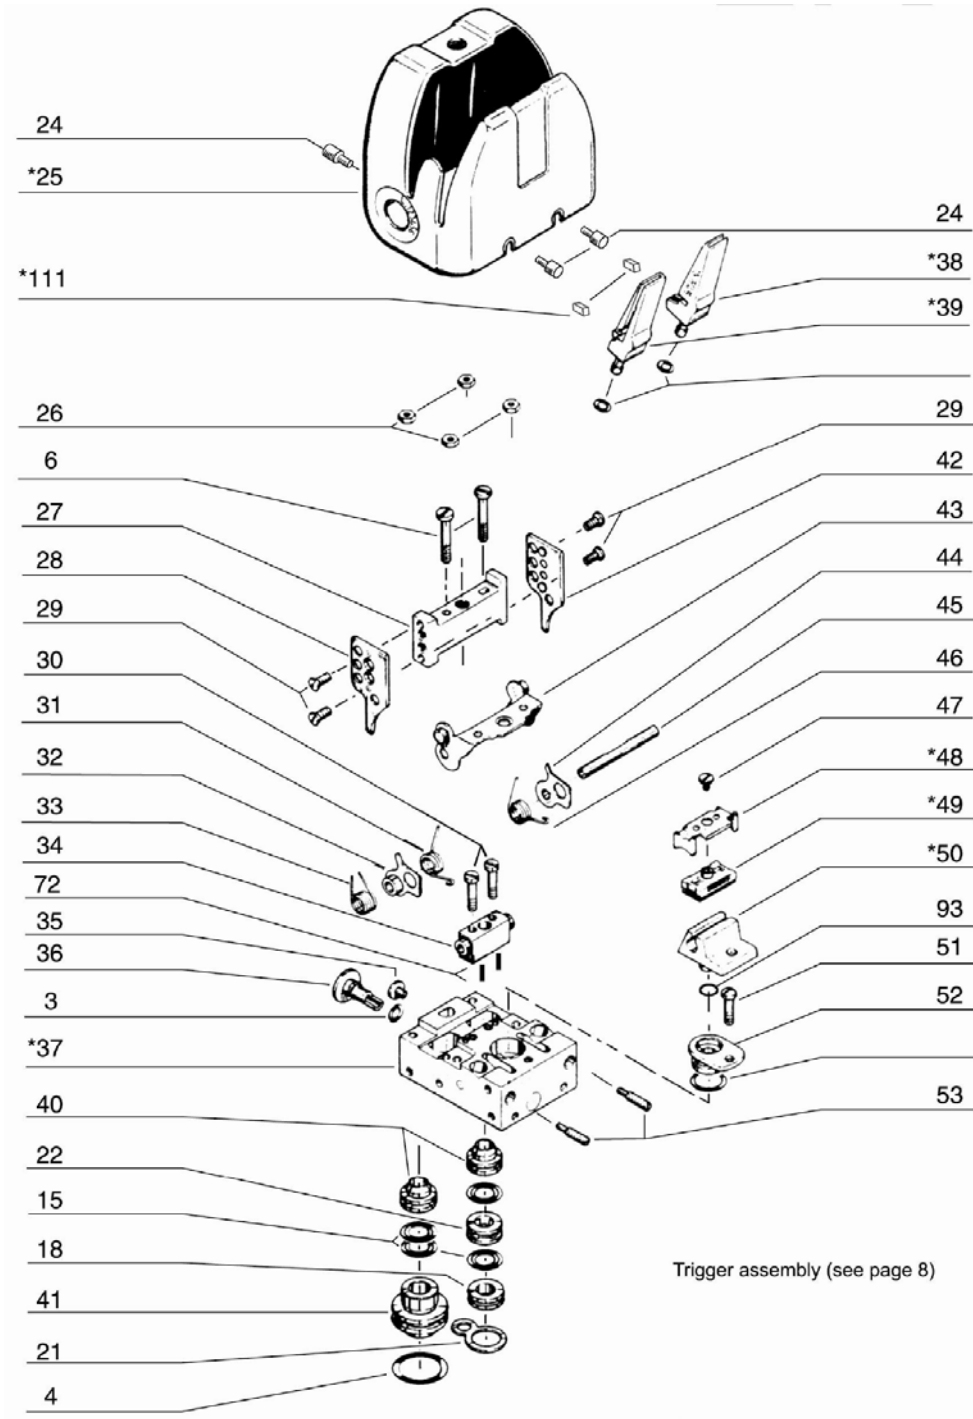

Ashilal Yedek Parça

Diagram of detwisting and twisting parts

Ashilal Yedek Parça

Air splicer SKN 93, SKN96, SKN97 and SKN98

ASH | 2978

List of yarn clamp, cutter and yarn leading device

No.	Part No.	Name	Qty.
6	SKN93-00-45	Bolt	4
30	SKN93-03-13	Bolt	4
56	SKN93-00-06	Liner	2
58	SKN93-00-04	Bolt	2
59	SKN93-24	Clamp board assembly	2
60	SKN93-03-02	Space sleeve	2
61	SKN93-03-01	Clamping block	2
62	SKN93-03-03	Spring	4
63	SKN93-03-06	Disc spring	10
64	SKN93-03-12	Space sleeve	2
65	SKN93-03-08	cam	2
*66	SKN93-21	Right plate assembly	1
67	SKN93-23	Right tail lever assembly	1
68	SKN93-03-11	Stroke shaft	2
69	SKN93-04-01	(right) spring	1
70	SKN93-05	Left fixed scissors assembly	1
71	SKN93-00-07	(right) spring	1
72	SKN93-03-05	Pin	2
73	SKN93-03-07	Pulling indicator	2
74	SKN93-25	Left motion lever assembly	1
75	SKN93-03-10	(left) spring	1
76	SKN93-07	Left friction machine assembly	1
77	SKN93-00-01	Spring	2
78	SKN93-26	Right mation lever assembly	1
79	SKN93-04-02	(right) spring	1
80	SKN93-08	Right friction machine assembly	1
81	SKN93-06	Right Fixed scissors assembly	1
82	SKN93-00-02	Right moving scissors	1
83	SKN93-00-03	Right spring leaf	1
84	SKN93-00-04	Space pad	2
85	SKN93-00-05	Gasket	2
86	SKN93-22	Left tail lever assembly	1
87	SKN93-03-09	Spring	1
*88	SKN93-20	Left plate assembly	1
89	SKN93-00-10	(left) spring	1
90	SKN93-00-09	Left spring leaf	1
91	SKN93-00-08	Left moving scissors	1

* Refer to (page 9 Supplementary Instruction) for guard plate;

* Special left and right plates assembly are required for 66 and 68 spliced wrap yarn (with core above 70D).