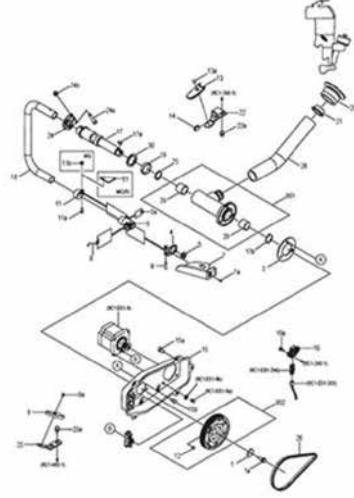

ASH | 722

9C1-300

Index No.	Parts Name
9C1-300-001	Washer
9C1-300-001a	Bolt
9C1-300-002	Spacer
9C1-300-003	Holder Assy
9C1-300-003a	Washer
9C1-300-004	Clamp
9C1-300-005	Disk
9C1-300-006	Shaft
9C1-300-007	Cover
9C1-300-007a	Screw
9C1-300-008	Spring
9C1-300-009	Cam
9C1-300-009a	Bolt
9C1-300-010	Holder
9C1-300-010a	Bolt
9C1-300-011	Belt

Index No.	Parts Name
9C1-300-011a	Bolt
9C1-300-011b	Nut
9C1-300-012	Magnet
9C1-300-013	Cam
9C1-300-013a	Bolt
9C1-300-014	Stopper
9C1-300-015	Base Assy
9C1-300-015a	Bolt
9C1-300-015b	Bolt
9C1-300-017	Shaft
9C1-300-017a	Key
9C1-300-017b	Ring
9C1-300-018	Pipe
9C1-300-019	Ring
9C1-300-020	Joint