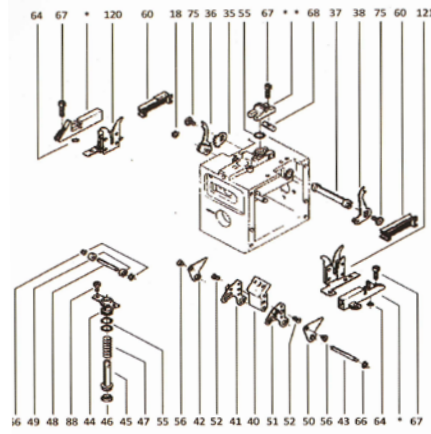

Düğümleyici 590L Yedek Parça

ASH | 3008