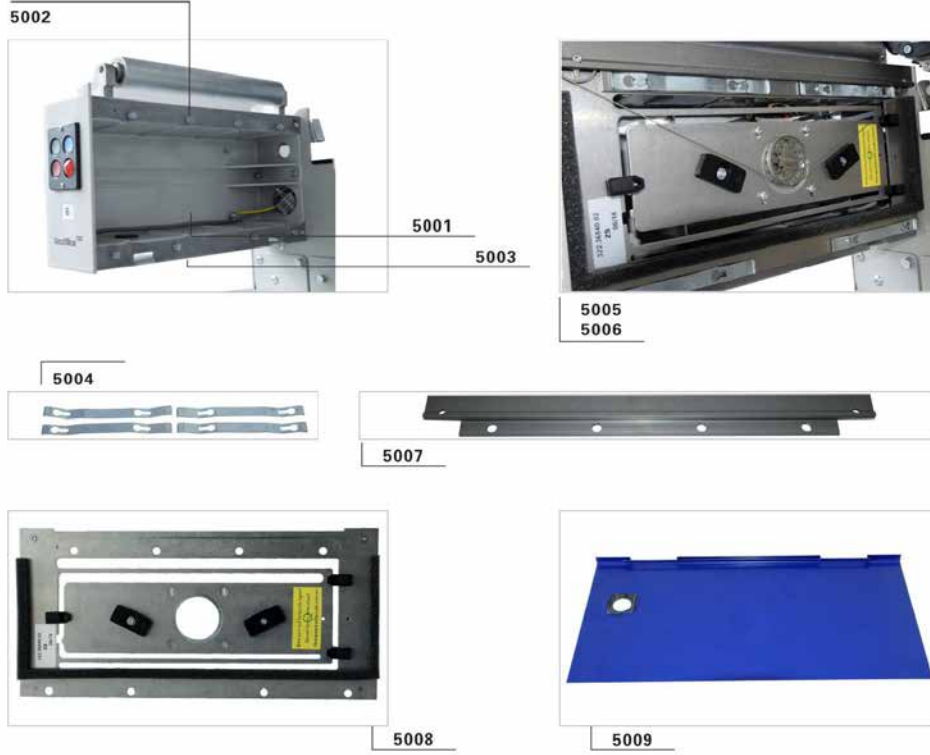

SSM Yedek Parça

ASH | 3320

5001	Laying Device Housing
5002	Bolt Top
5003	Bolt Bottom
5004	Fitting Strip
5005	Thread Laying Device cpl. 1.6mm
5006	Thread Laying Device cpl. 2.2mm
5007	Guide
5008	Plate
5009	Cover