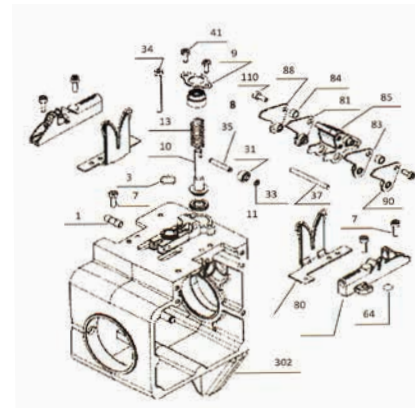

SYNTHETIC MAN MADE & COTTON BLENDED	Ne.10 Ne. 110	Z S	39 Z2 39 S2	C5	
%100 COTTON YARNS	Ne.6* Ne.110	Z S	92 Z2 92 S2	C5	
LONG STAPLE YARNS WORSTED SEMIWORSTED OF WOOL OR BLENDED	Nm. 18 Nm. 90	Z-S	51 W	C3	
	Nm. 12 Nm. 24	Z-S	53 W		
	Nm. 7 Nm. 12	Z-S	75 W		
ELASTOMERIC CORE / STAPLE FIBRE OF COTTON	Nm. 7 Nm. 12	Z-S	13 Z2 13 S2	C8	
ELASTOMERIC CORE / STAPLE FIBRE OF COTTON	Nm. 12 Nm. 50	Z-S	13 Z2 13 S2