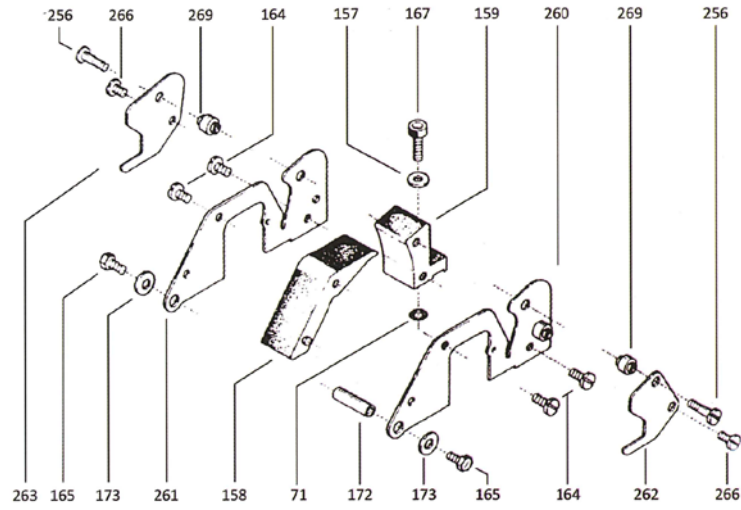

Düğümleyici 490L Yedek Parça