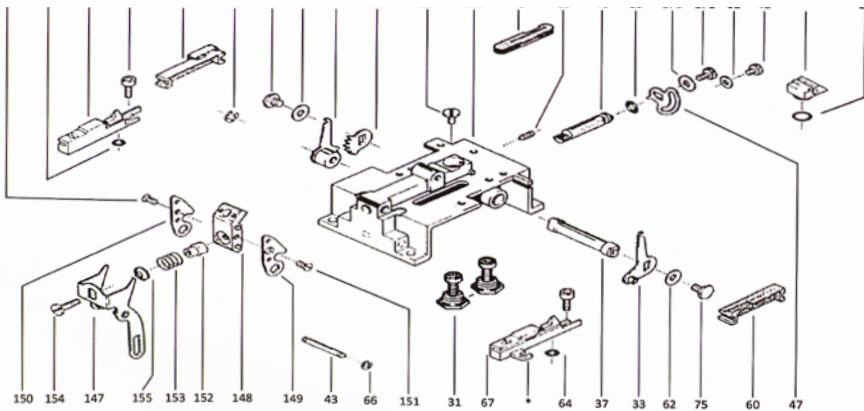

SYNTHETIC MAN MADE & COTTON BLENDED	Ne.10	Z	38Z	100	
	Ne.110	S	37S		
%100 COTTON YARNS	Ne.12	Z	38Z	130	
	Ne.110	S	37S	100	
LONG STAPLE YARNS WORSTED SEMIWORSTED OF WOOL OR BLENDED	Ne.6	Z	90Z	120	
	Ne.20	S	91S		
	Nm.18	Z-S	51		
LONG STAPLE YARNS WORSTED SEMIWORSTED OF WOOL OR BLENDED	Nm.90	Z-S	W	110	
	Nm.12	Z-S	53		
	Nm.24	Z-S	W		
LONG STAPLE YARNS WORSTED SEMIWORSTED OF WOOL OR BLENDED	Nm.7	Z-S	75	110	
	Nm.12	Z-S	W