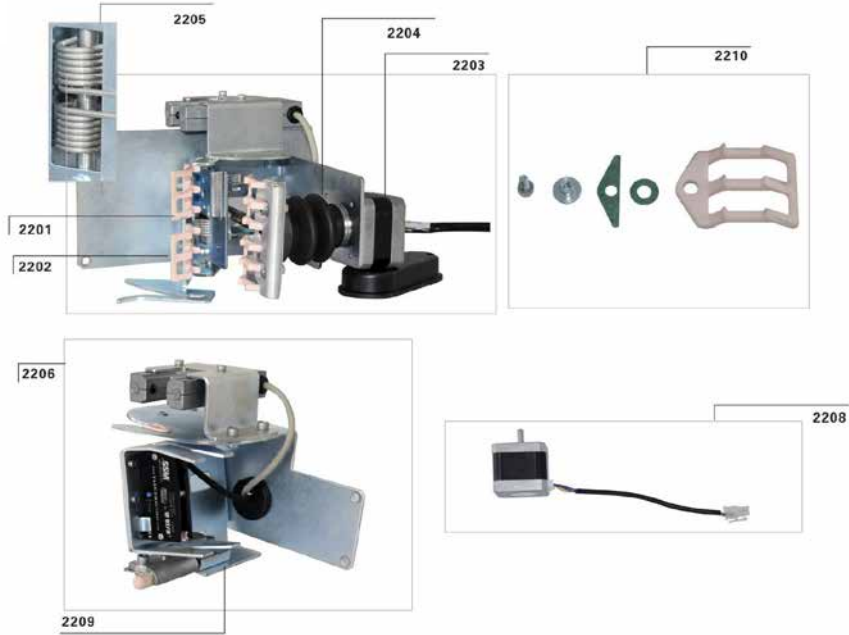

SSM Yedek Parça

ASH | 3316

Gate Tension Device

2201	Ceramic Grid
2202	Ceramic Eyelet
2203	Step Motor Type 16
2204	Rubber Below
2205	Spring
2206	Grid Tensioning Device With Weight cpl
2208	Step Motor
2209	Ceramic Eyelet
2210	Ceramic Grid cpl