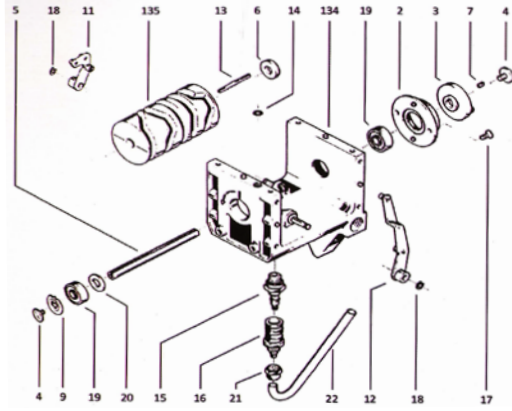

Düğümleyici 490L Yedek Parça

ASH | 3007