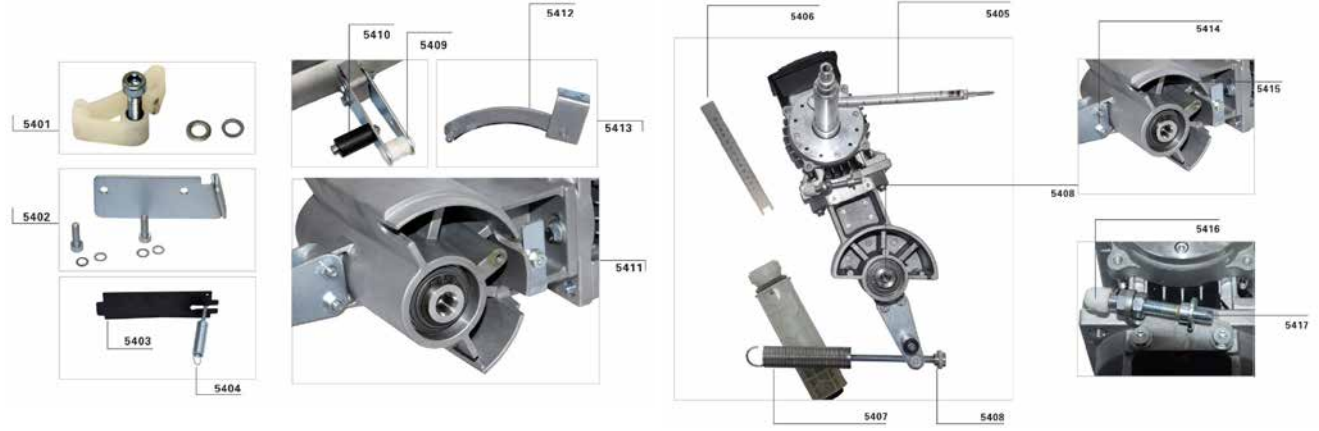

SSM Yedek Parça

ASH | 3332

Swivel Arm

5401	Stop, Back Side
5402	Stop Plate, Front Side
5403	Support
5404	Tension Spring
5405	Measuring Instrument Pesola
5406	Setting Gauge
5407	Strain&Release Spring
5408	Threaded Bolt M10 X 140
5409	Plastic Axle
5410	Slide Bolt
5411	Needle Bearing 25/38/20
5412	Friction Coating
5413	Friction Segment cpl
5414	Shaft
5415	Ball Bearing 6005-2Z25/47
5416	Cap Nut
5417	Adjusting Screw M8 x 70