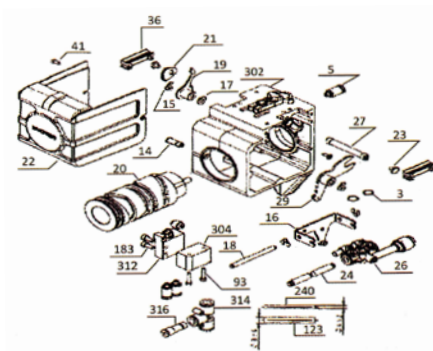

SYNTHETIC MAN MADE & COTTON BLENDED	Ne.10 Ne. 110	Z S	39 Z2 39 S2	C5	
%100 COTTON YARNS	Ne.6* Ne.110	Z S	92 Z2 92 S2	C5	
LONG STAPLE YARNS WORSTED SEMIWORSTED OF WOOL OR BLENDED	Nm. 18 Nm. 90	Z-S	51 W	C3	
	Nm. 12 Nm. 24	Z-S	53 W		
	Nm. 7 Nm. 12	Z-S	75 W		
ELASTOMERIC CORE / STAPLE FIBRE OF COTTON	Nm. 7 Nm. 12	Z-S	13 Z2 13 S2	C8	
ELASTOMERIC CORE / STAPLE FIBRE OF COTTON	Nm. 12 Nm. 50	Z-S	13 Z2 13 S2